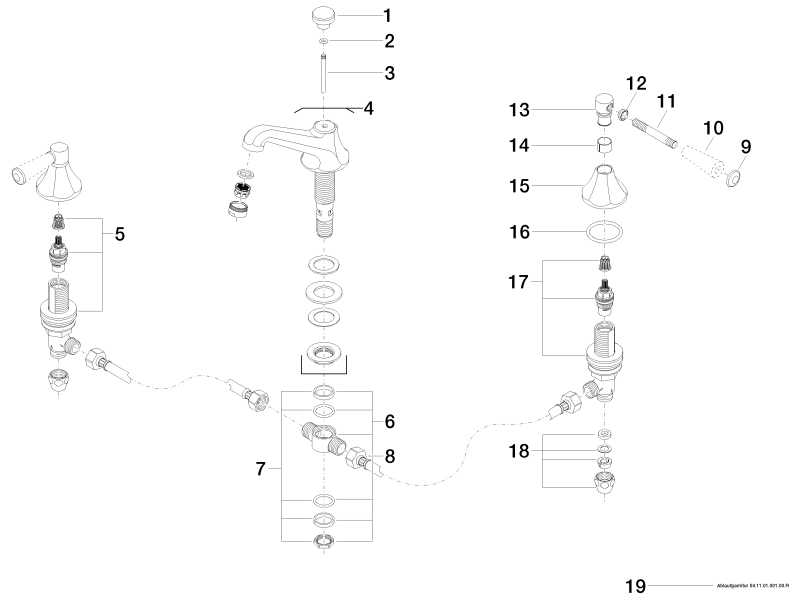

ST 010 107 7370

- 135mm projection
- fixed spout
- circular, air-enriched flow
- height of mixer 72 mm
- height up to aerator 40 mm
- hole diameter valve 32 mm
- hole diameter spout 35 mm
- without rosette
- 2x 1/2" x 1/2" high pressure hose
- max. flow 7 l/min
- lead-free
- This product can help a building meet the requirements of Green Building Rating Systems, e.g. LEED®, BREEAM®, DGNB

ST 010 107 7370

mm [inches]

Flow rate chart

Certificates

GDV_0400288. LGA_8027.

ST 010 107 7370

Parts for other finishes can be found here: [Chrome](#)

Spare parts list

No.	Item Number	Name	Quantity used	Delivery time
1	09 20 36 030-09	handle	1	40
2	90 14 10 062 00 90	seal	1	2
3	09 31 09 004-09	pull-rod	1	40
4	13 700 380-09	spout	1	40
5	90 17 11 040 51 90	side panel	1	2
6	90 17 11 020 10 90	distributor	1	2
7	90 23 10 012 00 90	gasket kit	1	2
8	04 30 04 096 00 90	hose	2	2
9	09 30 30 062-09	screw	2	40
10	11 170 370-09	MADISON Lever insert - Durabron (23kt Gold)	2	40
11	09 28 22 013 90	pipe	2	2
12	09 20 37 001-09	handle	2	40
13	09 20 82 000-09	handle	2	40
14	90 18 40 041 00 90	sleeve	2	2
15	09 27 37 014-09	rosette	2	40
16	90 14 10 043 00 90	seal	2	2
17	90 17 11 040 50 90	side panel	1	2
18	90 23 30 040 00-09	threaded connector	2	40
19	90 11 01 001 00-09	pop-up waste	1	40